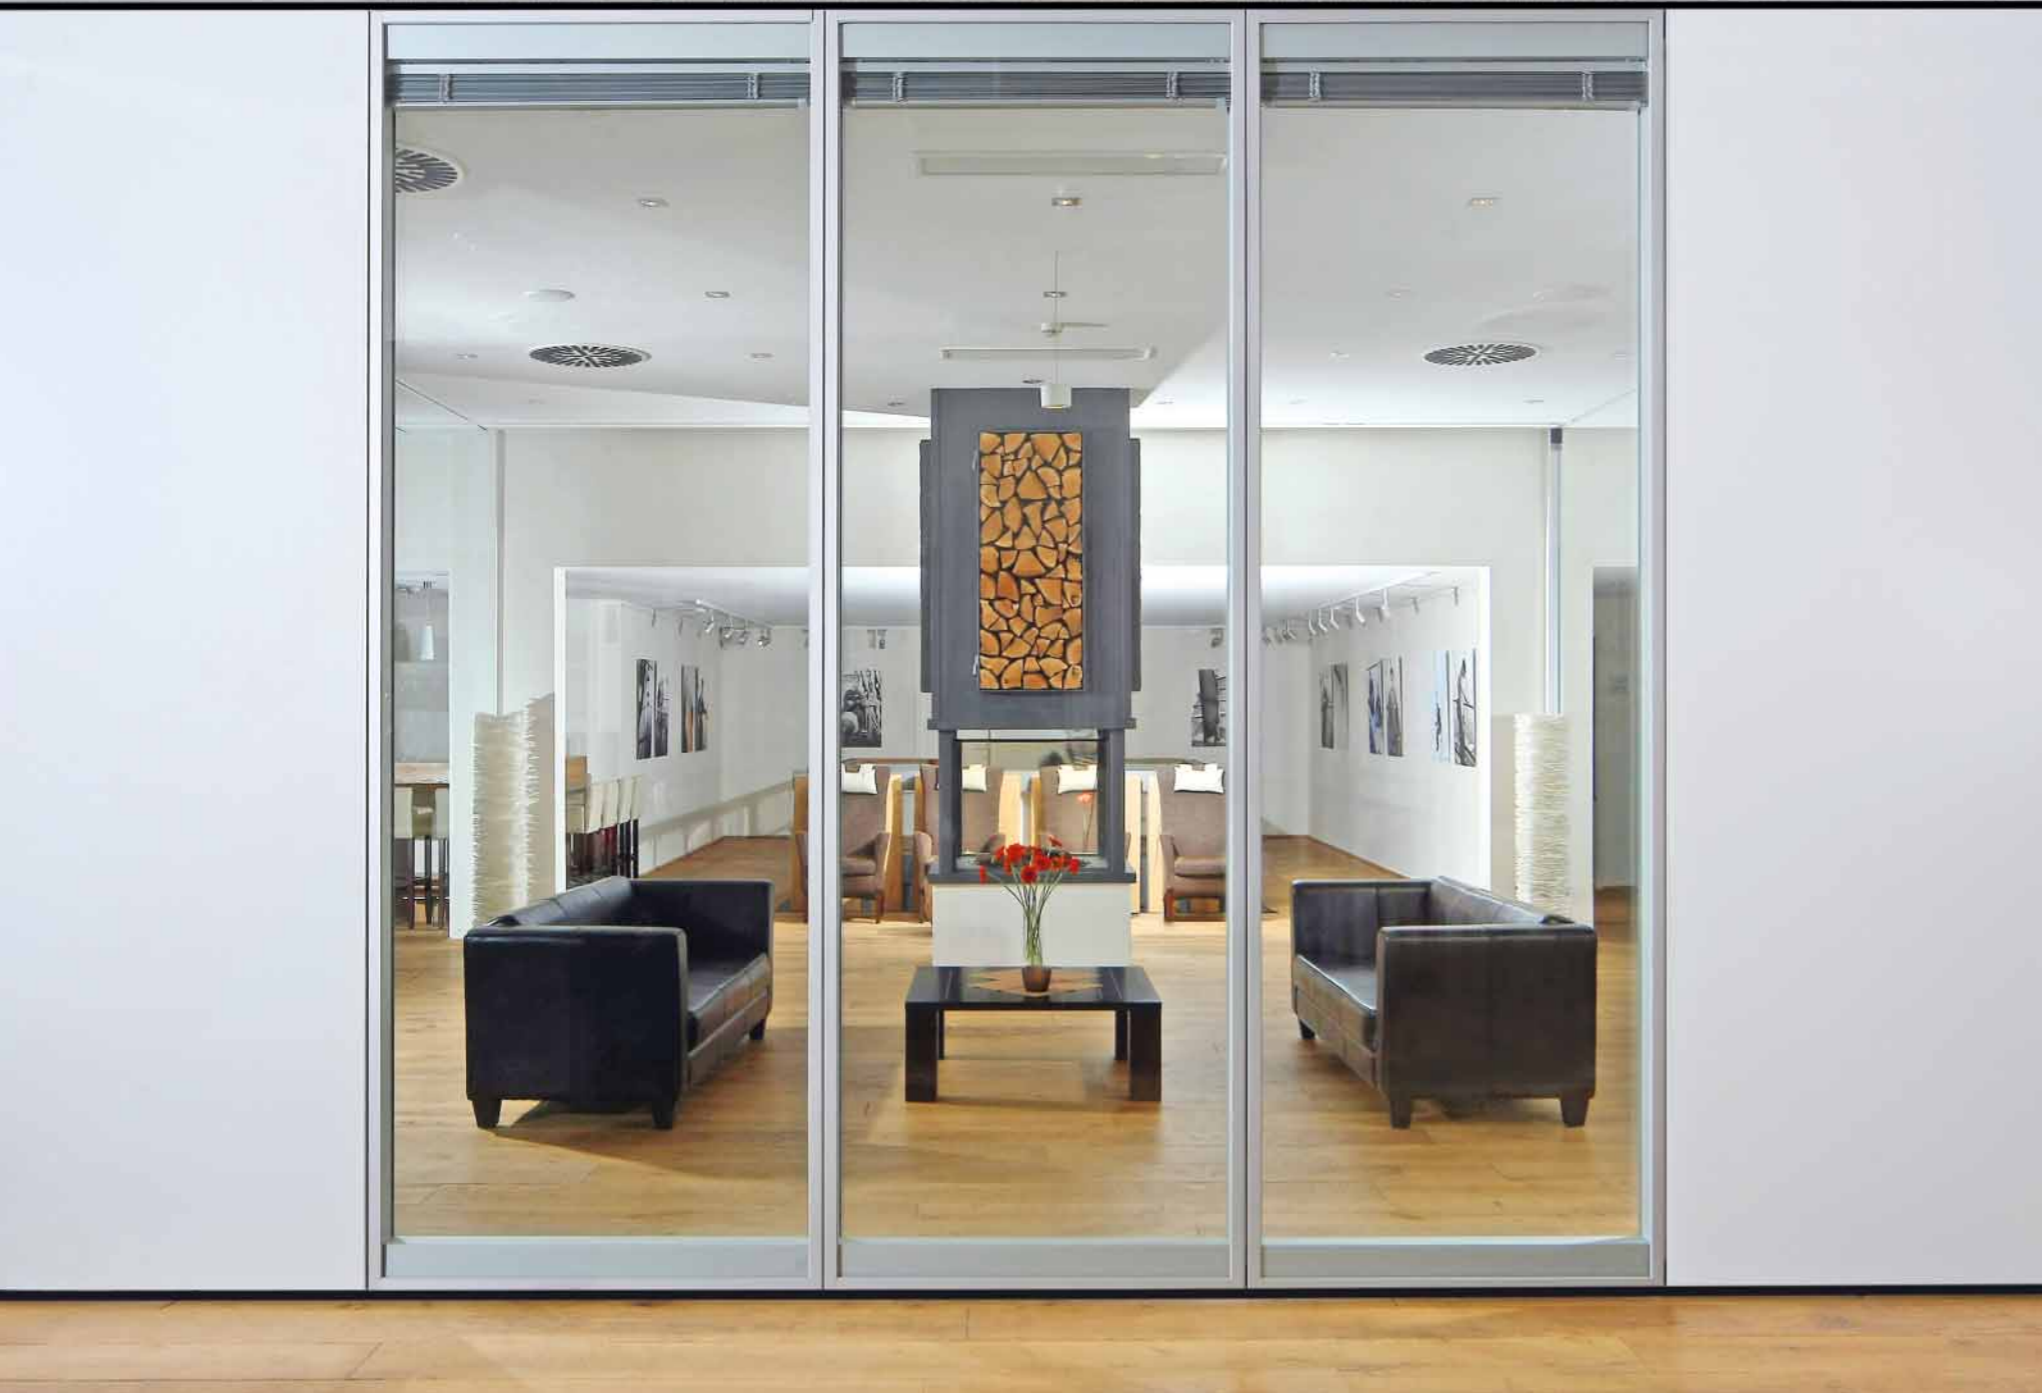

Room layouts can be flexible; changed quickly and efficiently varied with MOVEO and MOVEO Glass partitions.

How to adapt room configurations to demand?

If light or glare protection or indeed just more privacy is required, optional integral blinds in the MOVEO Glass partition system provide the answer.

Effective spatial versatility.

Studios, offices and even conference rooms are having to be ever more flexible to ensure effective space utilisation. Additionally the demands on modern interior design have followed a similar direction. Today, clients are looking for intelligent functions that facilitate flexible and, at the same time, open, clearly structured room configurations. Discussion and concentration both need to be accommodated within the

same space. With MOVEO and MOVEO Glass, DORMA offers a partitioning system that combines transparent and sound-insulated room concepts within a single solution. With speed, lightness and flexibility part of the package. The result: More light and plenty of quiet. Room sizes can also be effectively adapted by means of a folding glass partition. Easy to operate, it provides a transparent divide to separate, say, an office from a consultation room.

Flexible Room Design