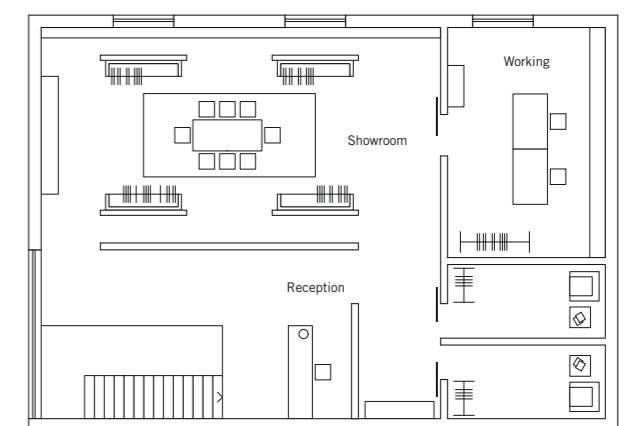

Can representative solutions also be functional?

Enhancing the shopping experience.

The attractiveness of fashionable brands and their showrooms is being increasingly defined by the styling of their presentation. And this is all the more successful, the more the prospective customers can be enticed and enthralled. Good ideas underpinned by an impressive combination of function and form are therefore paramount. The convenient, elegant CS 80 MAGNEO operat-

Representative sliding mirror door, actuated by the CS 80 MAGNEO automatic sliding door operator.

ing a sliding mirror door exemplifies the kind of individual room designs required. This automatic operator is able to move doors with consummate ease and in almost complete silence. Rooms are rendered multi-functional yet remain representative.