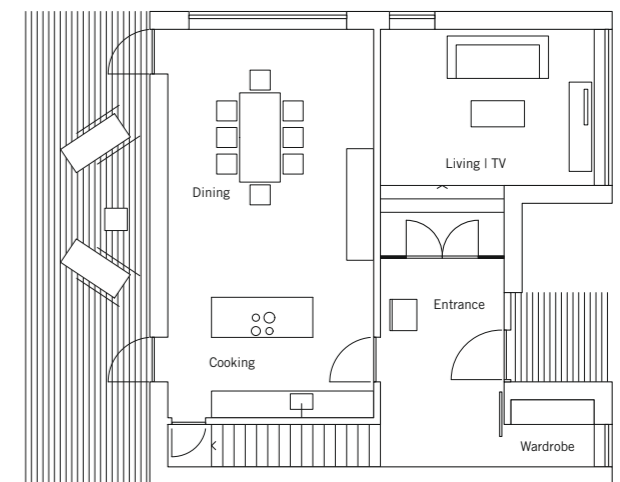

Effective use of glass elements with high-grade hardware.

Glass is a material which, through its transparency, provides rooms with light and breadth. These in turn impart to living areas precisely the vitality that makes them so attractive. An entrance area, for example, when enhanced with glass doors or glass walls with ARCOS Universal fittings, has a significantly more generous appearance and is therefore much more

inviting than an opaque alternative. Daylight is let in while cold air is kept out. A living room also becomes more “expansive” when provided with a toughened glass feature. And here, the glass hardware used can further enhance the aesthetics of the concept. For transparent solutions, DORMA offers a creative variety of products characterised by sophisticated design, reliable functionality and easy handling.