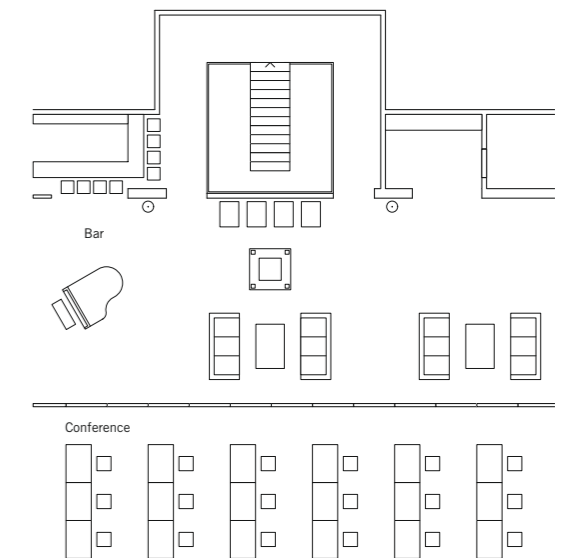

Flexible Room Design