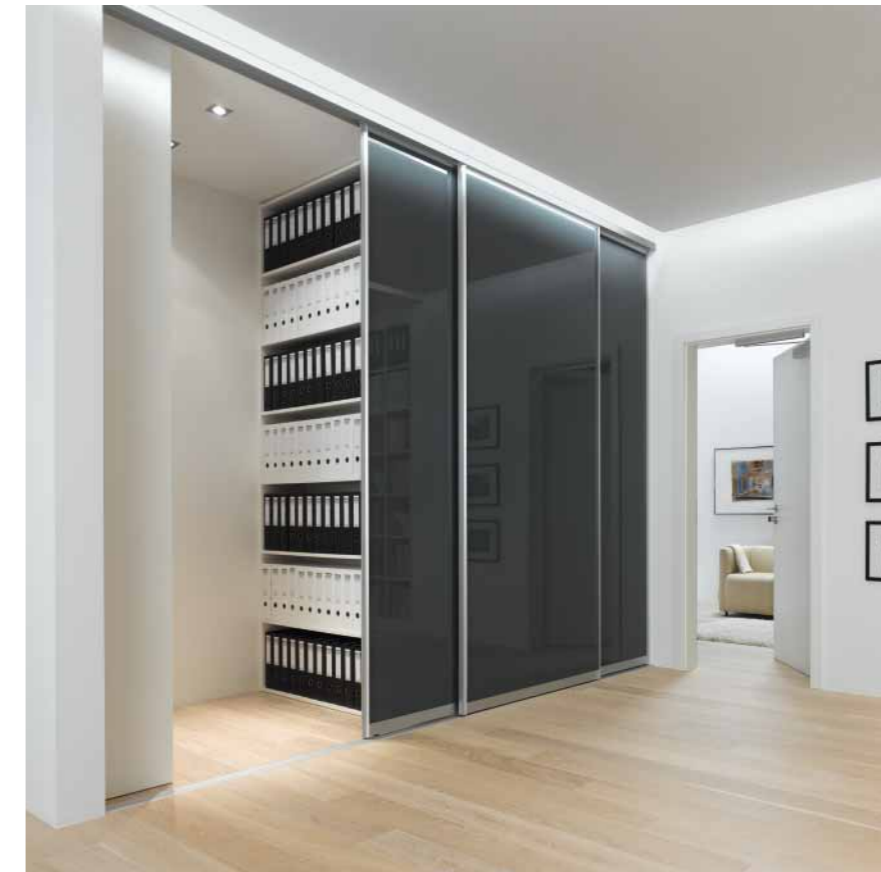

Example: DORMA TS 97 door closer

Different everyday functions intelligently combined.

Facilitating professional style.

With a home office in particular, it will be even more important in the future that professional working processes are effectively facilitated. Advanced technical equipment will need to be provided as will the possibility of installing an archive. With ideas from DORMA,

this too can be realised. For example with MST5 5000 Vario sliding glass doors. They are easy to operate and can be used for a multiplicity of functions – e.g. as an elegant cover for a TV screen. Simply move the door to one side and the screen or projection surface is revealed ready for operation.