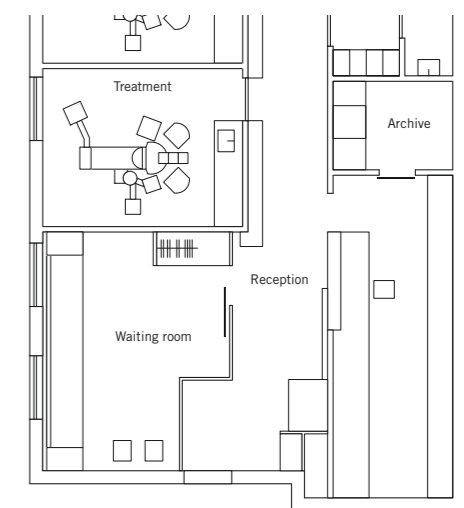

Clear aesthetics combined with DORMA quality.

For lawyers, notaries or doctors, quality and success have to go hand-in-hand. Hence, the contemporary design of their chambers, practice, surgery or offices is of particular importance. It significantly affects the first impression on the client or patient, creating confidence and conveying quality. Transparency is the key to individualised room design. And DORMA offers a wide range

of sophisticated ideas for sliding glass doors crafted to create the necessary effect. Whether manual or automatic, they impart an impression of discreet elegance while enhancing user convenience, starting at the entrance and extending right through the spatial layout.

An open reception that exudes quality, enhanced by sliding glass doors featuring MANET single-point fixings.