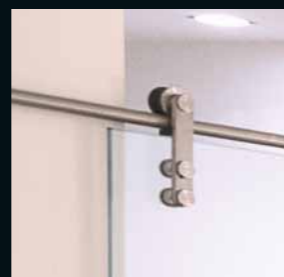

How to deploy transparency as a statement of style?

For sophisticated, convenient sliding glass door solutions – the MANET roller carrier.