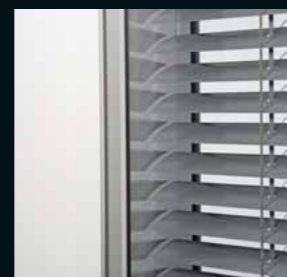

How to adapt room configurations to demand?

If light or glare protection or indeed just more privacy is required, optional integral blinds in the MOVEO Glass partition system provide the answer.